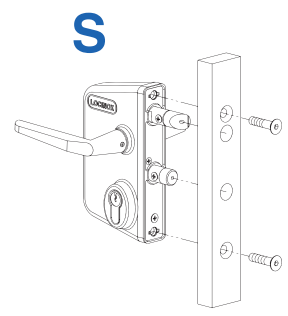

PART CODE	MATERIAL	Colour
05LS40	Aluminium	Black
05LS40G	Aluminium	Green
05LS40S	Aluminium	Silver
05LS40KA	Aluminium	Black

DESCRIPTION: New Generation Standard Locinox Lock To Suit Sections 40-60mm						
	NAME	DATE	REVISION	UNLESS OTHERWISE SPECIFIED ALL DIMENSIONS ARE IN MILLIMETERS		
DRAWN	TS	19/10/2021	A			
CHECKED				DO NOT SCALE DRAWING	SCALE:1:2	A3

LOCK **05L**

DIMENSIONS

**10** 10-30mm      **30** 30-50mm      **40** 40-60mm