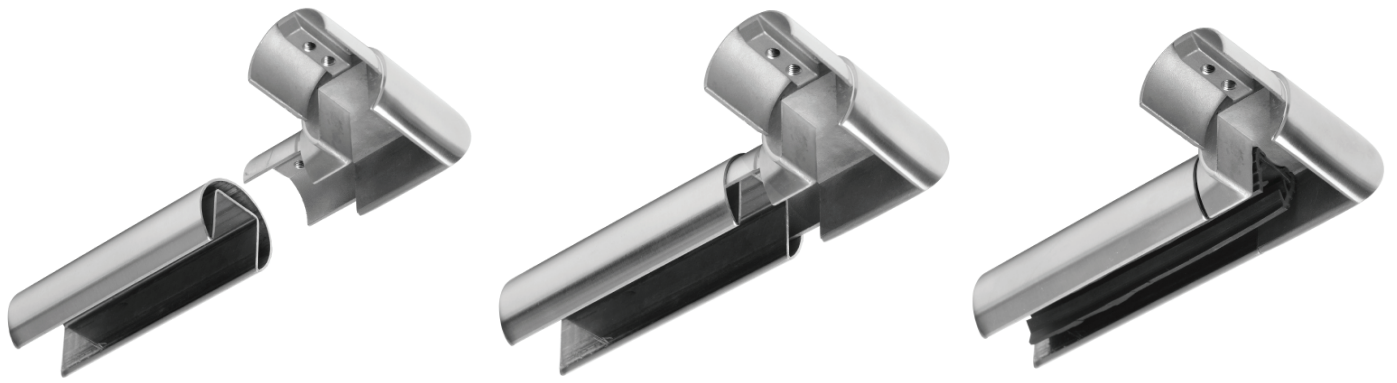

EXAMPLE OF INSTALLATIONS

Using our pro-railing handrail components allows a stainless steel handrail to be applied to the top of 8mm to a maximum of 22mm glass. Our superb quality channel tube, rubber profile and fitting allow for quick easy installation with stunning results every time.