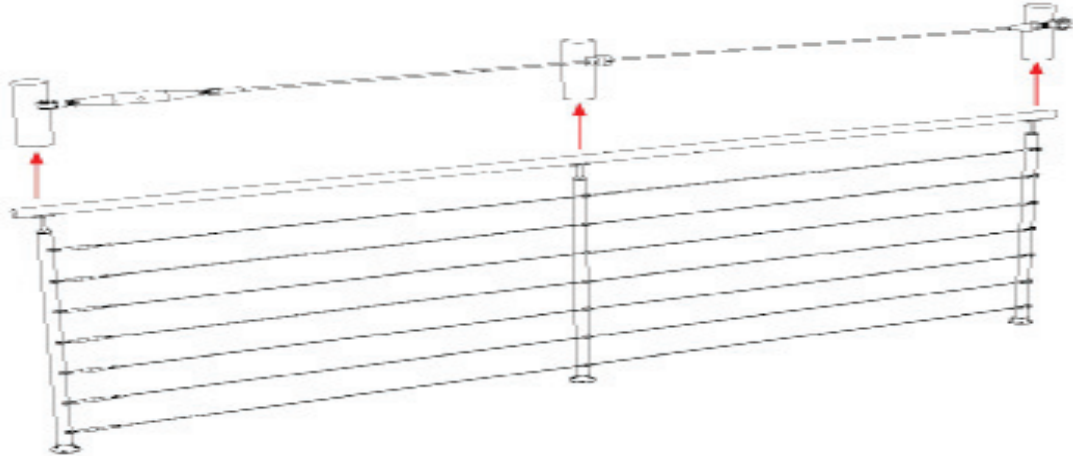

STAINLESS STEEL STRAND WIRE SYSTEM

INSTALLATION OPTION 1: Fits to the outside of the posts

INSTALLATION OPTION 2: Fits through the middle of the post