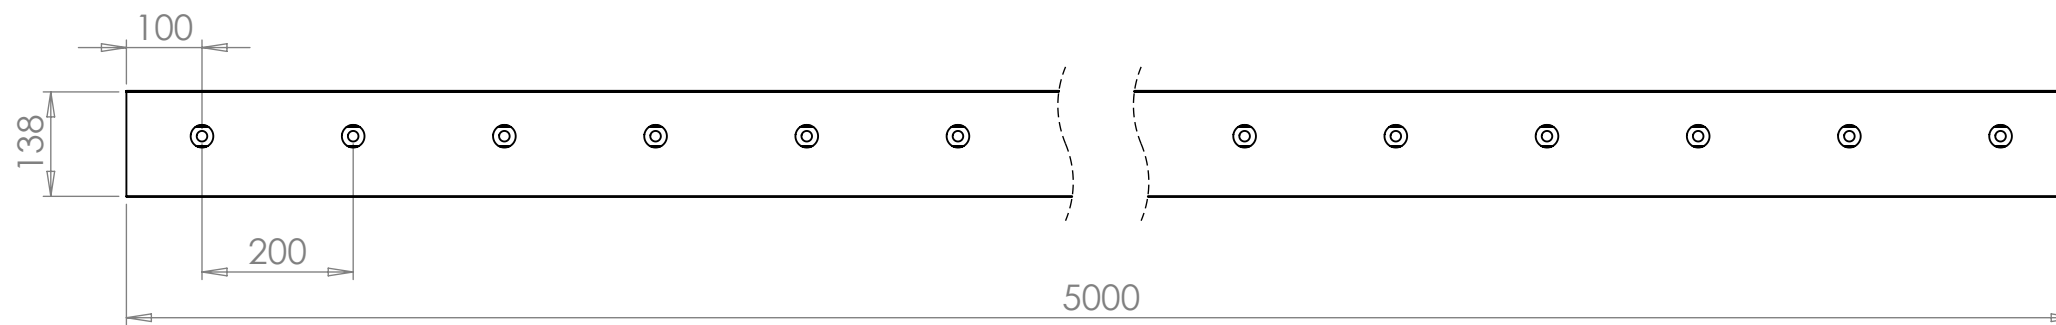

FLEX FIT SET
GLASS HOLDER

RUBBER

FLEX FIT SET WEDGE

42

SIDE FIXED CHANNEL

| FLEX FIT SET CODE | GLASS SIZE | FIXINGS HOLES |
|-------------------|------------|---------------|
| 1805491125 | 12mm | 25 |
| 180549112765 | 12.76mm | 25 |
| 180549113525 | 13.52mm | 25 |
| 1805491155 | 15mm | 25 |
| 180549116765 | 16.76mm | 25 |
| 180549117525 | 17.52mm | 25 |
| 1805491195 | 19mm | 25 |
| 180549120765 | 20.76mm | 25 |
| 180549121525 | 21.52mm | 25 |

| PART CODE | MATERIAL | FINISH |
|------------|-----------|----------------------|
| 1805490S5 | Aluminium | Mill Finish |
| 1805490SA5 | Aluminium | Silver Matt Anodised |

DESCRIPTION: OnLevel 6021 Side Fix Channel Length 5m