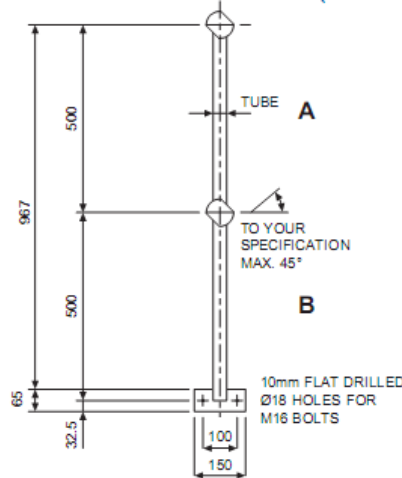

# F. H. BRUNDLE TUBULAR HANDRAIL STANDARDS

SELF COLOUR OR GALVANISED TO FIT 33.7mm o.d 42.4mm o.d AND 48.3mm o.d

**TYPE FHB 1A**  
SELF COLOUR: CODE: 25011 (33.7mm)  
CODE: 2501142 (42.4mm)  
CODE: 2501148 (48.3mm)

**TYPE FHB 2B**  
SELF COLOUR: CODE: 25012 (33.7mm)  
GALVANISED: CODE: 25022 (33.7mm)  
GALVANISED: CODE: 2502242 (42.4mm)  
GALVANISED: CODE: 2502248 (48.3mm)

**TYPE FHB 3C**  
SELF COLOUR: CODE: 25013 (33.7mm)  
GALVANISED: CODE: 25023 (33.7mm)  
GALVANISED: CODE: 2502342 (42.4mm)  
GALVANISED: CODE: 2502348 (48.3mm)

**TYPE FHB 4D**  
SELF COLOUR: CODE: 25014 (33.7mm)  
GALVANISED: CODE: 25024 (33.7mm)  
GALVANISED: CODE: 2502442 (42.4mm)  
GALVANISED: CODE: 2502448 (48.3mm)

**TYPE FHB 5B (TO ORDER)**  
SELF COLOUR: CODE: 25015L (33.7mm)  
GALVANISED: CODE: 25025L (33.7mm)  
SELF COLOUR: CODE: 25015R (33.7mm)  
GALVANISED: CODE: 25025R (33.7mm)

**TYPE FHB 6C (TO ORDER)**  
SELF COLOUR: CODE: 25016L (33.7mm)  
GALVANISED: CODE: 25026L (33.7mm)  
SELF COLOUR: CODE: 25016R (33.7mm)  
GALVANISED: CODE: 25026R (33.7mm)

**TYPE FHB 7D (TO ORDER)**  
SELF COLOUR: CODE: 25017 (33.7mm)  
GALVANISED: CODE: 25027 (33.7mm)