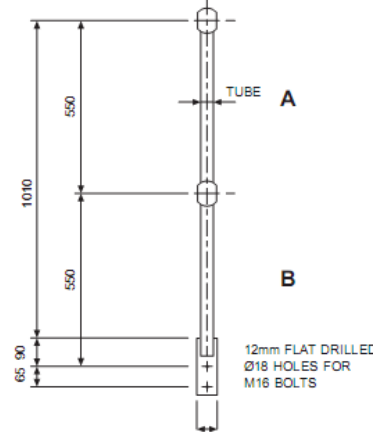

# F. H. BRUNDLE TUBULAR HANDRAIL STANDARDS

SELF COLOUR OR GALVANISED TO FIT 33.7mm o.d 42.4mm o.d AND 48.3mm o.d

**TYPE FHB 1A**  
SELF COLOUR: CODE: 25011 (33.7mm)  
CODE: 2501142 (42.4mm)  
CODE: 2501148 (48.3mm)

**TYPE FHB 2B**  
SELF COLOUR: CODE: 25012 (33.7mm)  
GALVANISED: CODE: 25022 (33.7mm)  
GALVANISED: CODE: 2502242 (42.4mm)  
GALVANISED: CODE: 2502248 (48.3mm)

**TYPE FHB 3C**  
SELF COLOUR: CODE: 25013 (33.7mm)  
GALVANISED: CODE: 25023 (33.7mm)  
GALVANISED: CODE: 2502342 (42.4mm)  
GALVANISED: CODE: 2502348 (48.3mm)

**TYPE FHB 4D**  
SELF COLOUR: CODE: 25014 (33.7mm)  
GALVANISED: CODE: 25024 (33.7mm)  
GALVANISED: CODE: 2502442 (42.4mm)  
GALVANISED: CODE: 2502448 (48.3mm)

**TYPE FHB 5B (TO ORDER)**  
SELF COLOUR: CODE: 25015L (33.7mm)  
GALVANISED: CODE: 25025L (33.7mm)  
SELF COLOUR: CODE: 25015R (33.7mm)  
GALVANISED: CODE: 25025R (33.7mm)

**TYPE FHB 6C (TO ORDER)**  
SELF COLOUR: CODE: 25016L (33.7mm)  
GALVANISED: CODE: 25026L (33.7mm)  
SELF COLOUR: CODE: 25016R (33.7mm)  
GALVANISED: CODE: 25026R (33.7mm)

**TYPE FHB 7D (TO ORDER)**  
SELF COLOUR: CODE: 25017 (33.7mm)  
GALVANISED: CODE: 25027 (33.7mm)