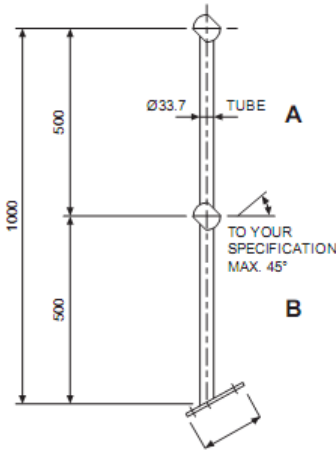

# F. H. BRUNDLE TUBULAR HANDRAIL STANDARDS

SELF COLOUR OR GALVANISED TO FIT 33.7mm o.d 42.4mm o.d AND 48.3mm o.d

**TYPE FHB 1A**  
SELF COLOUR: CODE: 25011 (33.7mm)  
CODE: 2501142 (42.4mm)  
CODE: 2501148 (48.3mm)

**TYPE FHB 2B**  
SELF COLOUR: CODE: 25012 (33.7mm)  
GALVANISED: CODE: 25022 (33.7mm)  
GALVANISED: CODE: 2502242 (42.4mm)  
GALVANISED: CODE: 2502248 (48.3mm)

**TYPE FHB 3C**  
SELF COLOUR: CODE: 25013 (33.7mm)  
GALVANISED: CODE: 25023 (33.7mm)  
GALVANISED: CODE: 2502342 (42.4mm)  
GALVANISED: CODE: 2502348 (48.3mm)

**TYPE FHB 4D**  
SELF COLOUR: CODE: 25014 (33.7mm)  
GALVANISED: CODE: 25024 (33.7mm)  
GALVANISED: CODE: 2502442 (42.4mm)  
GALVANISED: CODE: 2502448 (48.3mm)

**TYPE FHB 5B (TO ORDER)**  
SELF COLOUR: CODE: 25015L (33.7mm)  
GALVANISED: CODE: 25025L (33.7mm)  
SELF COLOUR: CODE: 25015R (33.7mm)  
GALVANISED: CODE: 25025R (33.7mm)

**TYPE FHB 6C (TO ORDER)**  
SELF COLOUR: CODE: 25016L (33.7mm)  
GALVANISED: CODE: 25026L (33.7mm)  
SELF COLOUR: CODE: 25016R (33.7mm)  
GALVANISED: CODE: 25026R (33.7mm)

**TYPE FHB 7D (TO ORDER)**  
SELF COLOUR: CODE: 25017 (33.7mm)  
GALVANISED: CODE: 25027 (33.7mm)