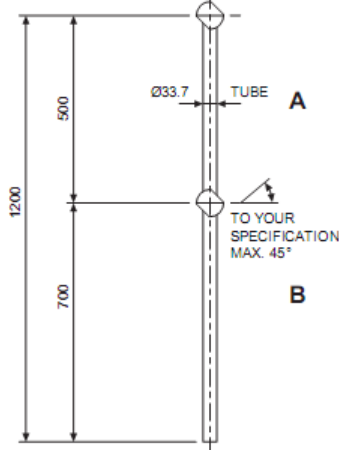

# F. H. BRUNDLE TUBULAR HANDRAIL STANDARDS

SELF COLOUR OR GALVANISED TO FIT 33.7mm o.d 42.4mm o.d AND 48.3mm o.d

**TYPE FHB 1A**  
SELF COLOUR: CODE: 25011 (33.7mm)  
CODE: 2501142 (42.4mm)  
CODE: 2501148 (48.3mm)

**TYPE FHB 4D**  
SELF COLOUR: CODE: 25014 (33.7mm)  
GALVANISED: CODE: 25024 (33.7mm)  
GALVANISED: CODE: 2502442 (42.4mm)  
GALVANISED: CODE: 2502448 (48.3mm)

**TYPE FHB 5B (TO ORDER)**  
SELF COLOUR: CODE: 25015L (33.7mm)  
GALVANISED: CODE: 25025L (33.7mm)  
SELF COLOUR: CODE: 25015R (33.7mm)  
GALVANISED: CODE: 25025R (33.7mm)

**TYPE FHB 6C (TO ORDER)**  
SELF COLOUR: CODE: 25016L (33.7mm)  
GALVANISED: CODE: 25026L (33.7mm)  
SELF COLOUR: CODE: 25016R (33.7mm)  
GALVANISED: CODE: 25026R (33.7mm)

**TYPE FHB 7D (TO ORDER)**  
SELF COLOUR: CODE: 25017 (33.7mm)  
GALVANISED: CODE: 25027 (33.7mm)

**TYPE FHB 8D (TO ORDER)**  
SELF COLOUR: CODE: 25018 (33.7mm)  
GALVANISED: CODE: 25028 (33.7mm)

**TYPE FHB 9A (TO ORDER)**  
SELF COLOUR: CODE: 25019 (33.7mm)

WE CAN OFFER: SELF COLOUR VENTED FOR GALVANISING M8 CLAMPING SCREWS FITTED TO BALLS ALL TYPES CAN BE SUPPLIED: TO SUIT 42.4mm o.d (32mm n.b) AND 48.3mm o.d (40mm n.b)  
DIMENSIONS SHOWN AS A&B ARE INTENDED AS A GUIDE FOR OUR STOCKED RANGE. OTHER DIMENSIONS CAN BE SUPPLIED, QUICKLY, TO ORDER. STATE A&B DIMENSIONS REQUIRED