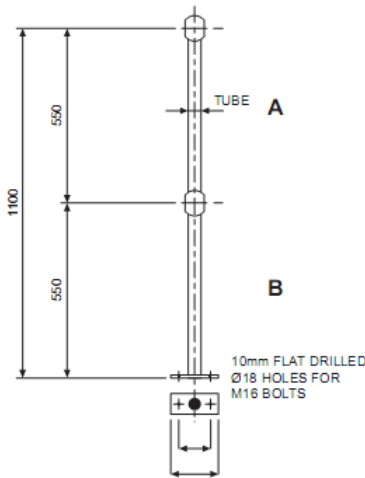

# F. H. BRUNDLE TUBULAR HANDRAIL STANDARDS

SELF COLOUR OR GALVANISED TO FIT 33.7mm o.d 42.4mm o.d AND 48.3mm o.d

**TYPE FHB 1A**  
SELF COLOUR: CODE: 25011 (33.7mm)  
CODE: 2501142 (42.4mm)  
CODE: 2501148 (48.3mm)

**TYPE FHB 2B**  
SELF COLOUR: CODE: 25012 (33.7mm)  
GALVANISED: CODE: 25022 (33.7mm)  
GALVANISED: CODE: 2502242 (42.4mm)  
GALVANISED: CODE: 2502248 (48.3mm)

**TYPE FHB 3C**  
SELF COLOUR: CODE: 25013 (33.7mm)  
GALVANISED: CODE: 25023 (33.7mm)  
GALVANISED: CODE: 2502342 (42.4mm)  
GALVANISED: CODE: 2502348 (48.3mm)

**TYPE FHB 4D**  
SELF COLOUR: CODE: 25014 (33.7mm)  
GALVANISED: CODE: 25024 (33.7mm)  
GALVANISED: CODE: 2502442 (42.4mm)  
GALVANISED: CODE: 2502448 (48.3mm)

**TYPE FHB 5B (TO ORDER)**  
SELF COLOUR: CODE: 25015L (33.7mm)  
GALVANISED: CODE: 25025L (33.7mm)  
SELF COLOUR: CODE: 25015R (33.7mm)  
GALVANISED: CODE: 25025R (33.7mm)

**TYPE FHB 6C (TO ORDER)**  
SELF COLOUR: CODE: 25016L (33.7mm)  
GALVANISED: CODE: 25026L (33.7mm)  
SELF COLOUR: CODE: 25016R (33.7mm)  
GALVANISED: CODE: 25026R (33.7mm)

**TYPE FHB 7D (TO ORDER)**  
SELF COLOUR: CODE: 25017 (33.7mm)  
GALVANISED: CODE: 25027 (33.7mm)