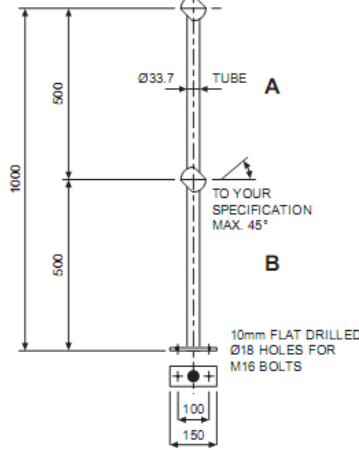

# F. H. BRUNDLE TUBULAR HANDRAIL STANDARDS

SELF COLOUR OR GALVANISED TO FIT 33.7mm o.d 42.4mm o.d AND 48.3mm o.d

**TYPE FHB 1A**  
SELF COLOUR: CODE: 25011 (33.7mm)  
CODE: 2501142 (42.4mm)  
CODE: 2501148 (48.3mm)

**TYPE FHB 4D**  
SELF COLOUR: CODE: 25014 (33.7mm)  
GALVANISED: CODE: 25024 (33.7mm)  
GALVANISED: CODE: 2502442 (42.4mm)  
GALVANISED: CODE: 2502448 (48.3mm)

**TYPE FHB 5B (TO ORDER)**  
SELF COLOUR: CODE: 25015L (33.7mm)  
GALVANISED: CODE: 25025L (33.7mm)  
SELF COLOUR: CODE: 25015R (33.7mm)  
GALVANISED: CODE: 25025R (33.7mm)

**TYPE FHB 6C (TO ORDER)**  
SELF COLOUR: CODE: 25016L (33.7mm)  
GALVANISED: CODE: 25026L (33.7mm)  
SELF COLOUR: CODE: 25016R (33.7mm)  
GALVANISED: CODE: 25026R (33.7mm)

**TYPE FHB 7D (TO ORDER)**  
SELF COLOUR: CODE: 25017 (33.7mm)  
GALVANISED: CODE: 25027 (33.7mm)

**TYPE FHB 8D (TO ORDER)**  
SELF COLOUR: CODE: 25018 (33.7mm)  
GALVANISED: CODE: 25028 (33.7mm)

**TYPE FHB 9A (TO ORDER)**  
SELF COLOUR: CODE: 25019 (33.7mm)

WE CAN OFFER: SELF COLOUR VENTED FOR GALVANISING M8 CLAMPING SCREWS FITTED TO BALLS ALL TYPES CAN BE SUPPLIED: TO SUIT 42.4mm o.d (32mm n.b) AND 48.3mm o.d (40mm n.b)  
DIMENSIONS SHOWN AS A&B ARE INTENDED AS A GUIDE FOR OUR STOCKED RANGE. OTHER DIMENSIONS CAN BE SUPPLIED, QUICKLY, TO ORDER. STATE A&B DIMENSIONS REQUIRED