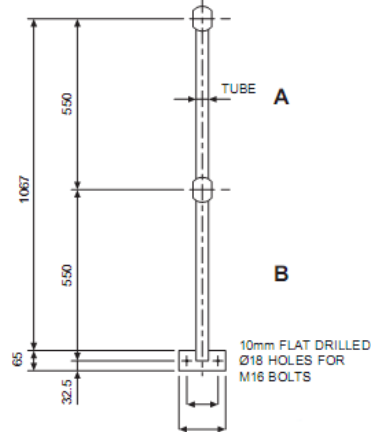

# F. H. BRUNDLE TUBULAR HANDRAIL STANDARDS

SELF COLOUR OR GALVANISED TO FIT 33.7mm o.d 42.4mm o.d AND 48.3mm o.d

**TYPE FHB 1A**  
SELF COLOUR: CODE: 25011 (33.7mm)  
CODE: 2501142 (42.4mm)  
CODE: 2501148 (48.3mm)

**TYPE FHB 2B**  
SELF COLOUR: CODE: 25012 (33.7mm)  
GALVANISED: CODE: 25022 (33.7mm)  
GALVANISED: CODE: 2502242 (42.4mm)  
GALVANISED: CODE: 2502248 (48.3mm)

**TYPE FHB 3C**  
SELF COLOUR: CODE: 25013 (33.7mm)  
GALVANISED: CODE: 25023 (33.7mm)  
GALVANISED: CODE: 2502342 (42.4mm)  
GALVANISED: CODE: 2502348 (48.3mm)

**TYPE FHB 4D**  
SELF COLOUR: CODE: 25014 (33.7mm)  
GALVANISED: CODE: 25024 (33.7mm)  
GALVANISED: CODE: 2502442 (42.4mm)  
GALVANISED: CODE: 2502448 (48.3mm)

**TYPE FHB 5B (TO ORDER)**  
SELF COLOUR: CODE: 25015L (33.7mm)  
GALVANISED: CODE: 25025L (33.7mm)  
SELF COLOUR: CODE: 25015R (33.7mm)  
GALVANISED: CODE: 25025R (33.7mm)

**TYPE FHB 6C (TO ORDER)**  
SELF COLOUR: CODE: 25016L (33.7mm)  
GALVANISED: CODE: 25026L (33.7mm)  
SELF COLOUR: CODE: 25016R (33.7mm)  
GALVANISED: CODE: 25026R (33.7mm)

**TYPE FHB 7D (TO ORDER)**  
SELF COLOUR: CODE: 25017 (33.7mm)  
GALVANISED: CODE: 25027 (33.7mm)