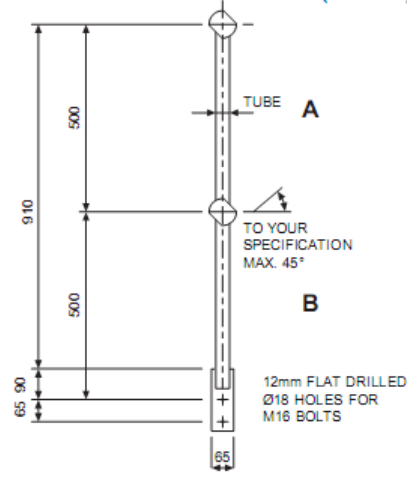

# F. H. BRUNDLE TUBULAR HANDRAIL STANDARDS

SELF COLOUR OR GALVANISED TO FIT 33.7mm o.d 42.4mm o.d AND 48.3mm o.d

**TYPE FHB 1A**  
SELF COLOUR: CODE: 25011 (33.7mm)  
CODE: 2501142 (42.4mm)  
CODE: 2501148 (48.3mm)

**TYPE FHB 2B**  
SELF COLOUR: CODE: 25012 (33.7mm)  
GALVANISED: CODE: 25022 (33.7mm)  
GALVANISED: CODE: 2502242 (42.4mm)  
GALVANISED: CODE: 2502248 (48.3mm)

**TYPE FHB 3C**  
SELF COLOUR: CODE: 25013 (33.7mm)  
GALVANISED: CODE: 25023 (33.7mm)  
GALVANISED: CODE: 2502342 (42.4mm)  
GALVANISED: CODE: 2502348 (48.3mm)

**TYPE FHB 4D**  
SELF COLOUR: CODE: 25014 (33.7mm)  
GALVANISED: CODE: 25024 (33.7mm)  
GALVANISED: CODE: 2502442 (42.4mm)  
GALVANISED: CODE: 2502448 (48.3mm)

**TYPE FHB 5B (TO ORDER)**  
SELF COLOUR: CODE: 25015L (33.7mm)  
GALVANISED: CODE: 25025L (33.7mm)  
SELF COLOUR: CODE: 25015R (33.7mm)  
GALVANISED: CODE: 25025R (33.7mm)

**TYPE FHB 6C (TO ORDER)**  
SELF COLOUR: CODE: 25016L (33.7mm)  
GALVANISED: CODE: 25026L (33.7mm)  
SELF COLOUR: CODE: 25016R (33.7mm)  
GALVANISED: CODE: 25026R (33.7mm)

**TYPE FHB 7D (TO ORDER)**  
SELF COLOUR: CODE: 25017 (33.7mm)  
GALVANISED: CODE: 25027 (33.7mm)