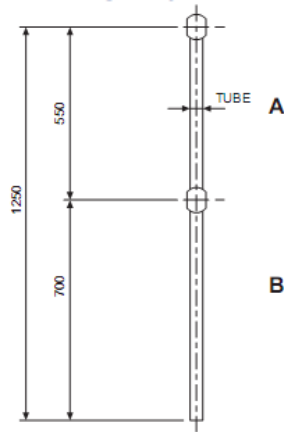

# F. H. BRUNDLE TUBULAR HANDRAIL STANDARDS

SELF COLOUR OR GALVANISED TO FIT 33.7mm o.d 42.4mm o.d AND 48.3mm o.d

**TYPE FHB 1A**  
SELF COLOUR: CODE: 25011 (33.7mm)  
CODE: 2501142 (42.4mm)  
CODE: 2501148 (48.3mm)

**TYPE FHB 2B**  
SELF COLOUR: CODE: 25012 (33.7mm)  
GALVANISED: CODE: 25022 (33.7mm)  
GALVANISED: CODE: 2502242 (42.4mm)  
GALVANISED: CODE: 2502248 (48.3mm)

**TYPE FHB 3C**  
SELF COLOUR: CODE: 25013 (33.7mm)  
GALVANISED: CODE: 25023 (33.7mm)  
GALVANISED: CODE: 2502342 (42.4mm)  
GALVANISED: CODE: 2502348 (48.3mm)

**TYPE FHB 4D**  
SELF COLOUR: CODE: 25014 (33.7mm)  
GALVANISED: CODE: 25024 (33.7mm)  
GALVANISED: CODE: 2502442 (42.4mm)  
GALVANISED: CODE: 2502448 (48.3mm)

**TYPE FHB 5B (TO ORDER)**  
SELF COLOUR: CODE: 25015L (33.7mm)  
GALVANISED: CODE: 25025L (33.7mm)  
SELF COLOUR: CODE: 25015R (33.7mm)  
GALVANISED: CODE: 25025R (33.7mm)

**TYPE FHB 6C (TO ORDER)**  
SELF COLOUR: CODE: 25016L (33.7mm)  
GALVANISED: CODE: 25026L (33.7mm)  
SELF COLOUR: CODE: 25016R (33.7mm)  
GALVANISED: CODE: 25026R (33.7mm)

**TYPE FHB 7D (TO ORDER)**  
SELF COLOUR: CODE: 25017 (33.7mm)  
GALVANISED: CODE: 25027 (33.7mm)