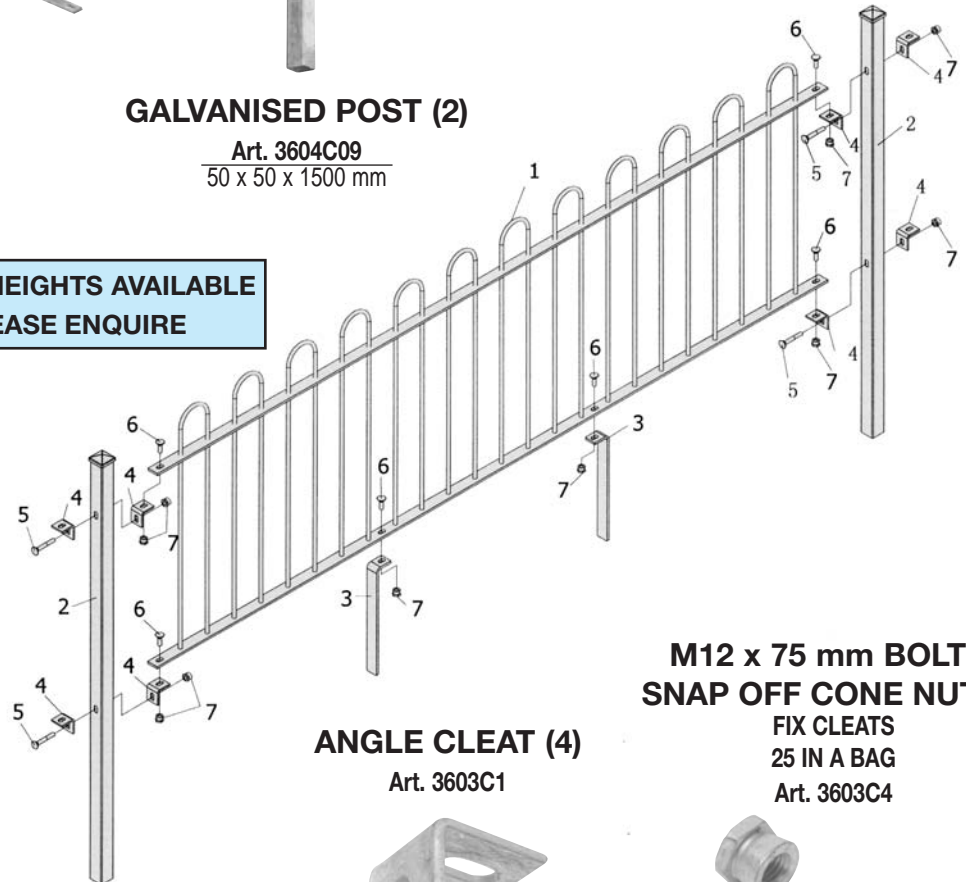

COMPLETE RUNS OF BOW TOPS & RAILING KITS

2.76 METRE PANELS COMPLETE WITH POSTS AND FITTINGS

COMPLETE RUNS - ALL FITTINGS INCLUDED - GALVANISED - 900 mm HIGH - ART. 360209

INDIVIDUAL COMPONENTS & KITS

GALVANISED PANEL (1)

Art. 3602C091
2.76 m x 900 mm

GALVANISED POST (2)

Art. 3604C09
50 x 50 x 1500 mm

SUPPORT FEET (3)

Art. 3603C3

OTHER HEIGHTS AVAILABLE
PLEASE ENQUIRE

M12 x 36 mm BOLT & SNAP OFF CONE NUT (6)
FIX PANEL TO CLEATS

50 IN A BAG
Art. 3603C5

PRE-PACK FITTINGS KIT CONTAINING:

2 x SUPPORT FEET

4 x CLEATS

6 x SNAP OFF CONE NUTS

2 x M12 x 80 mm BOLTS (FIX CLEATS)

6 x M12 x 36 mm BOLTS

(FIX PANEL TO CLEATS)

Art. 360209 KIT
FITTINGS KIT

ANGLE CLEAT (4)

Art. 3603C1

M12 x 75 mm BOLT & SNAP OFF CONE NUT (5)
FIX CLEATS

25 IN A BAG
Art. 3603C4