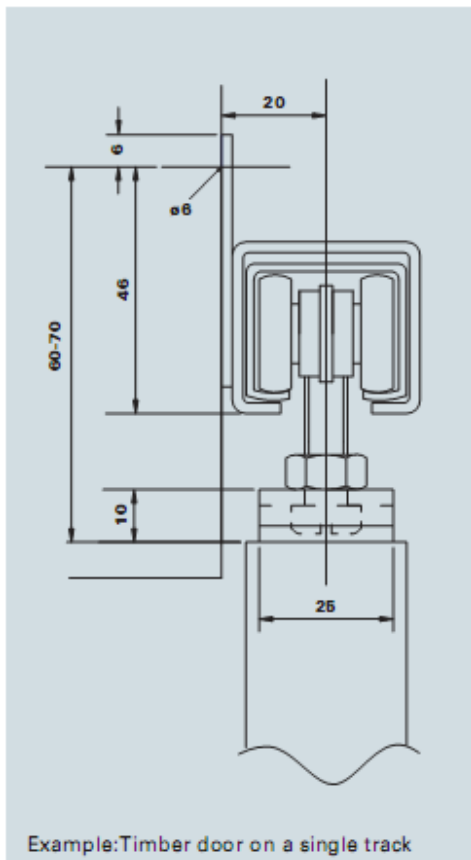

F. H. BRUNDLE

SERIES 41K075

Maximum door weight	75 kg
Maximum door width	1500 mm
Maximum internal door height	3000 mm
Maximum external door height	2500 mm

Designed for small domestic and commercial doors, warehouse security cage doors etc. Also suitable for full height cupboards in which case the track (pre-drilled) can be screwed directly to the head.