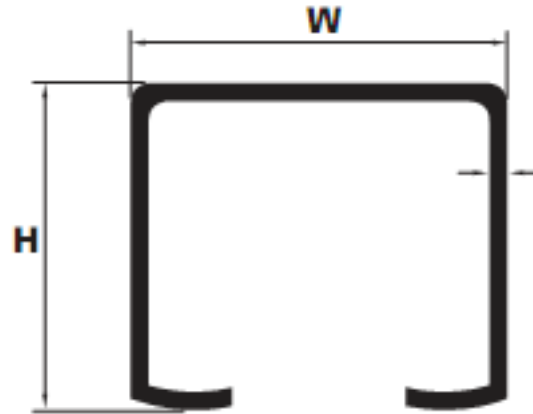

F. H. BRUNDLE

SERIES 41K075

Maximum door weight	75 kg
Maximum door width	1500 mm
Maximum internal door height	3000 mm
Maximum external door height	2500 mm

Designed for small domestic and commercial doors, warehouse security cage doors etc. Also suitable for full height cupboards in which case the track (pre-drilled) can be screwed directly to the head.

Example: Timber door on a single track

Example: Two metal doors on a double track

SOUTH & WEST
502 Millbrook Road,
Third Avenue, Millbrook,
Southampton,
SO15 0JX
Tel: 023 8070 3333
Fax: 023 8070 5555

NORTH WEST
Haydock Lane,
Haydock Industrial Park,
St. Helens,
WA11 9XE
Tel: 01942 86 88 88
Fax: 01942 86 88 99