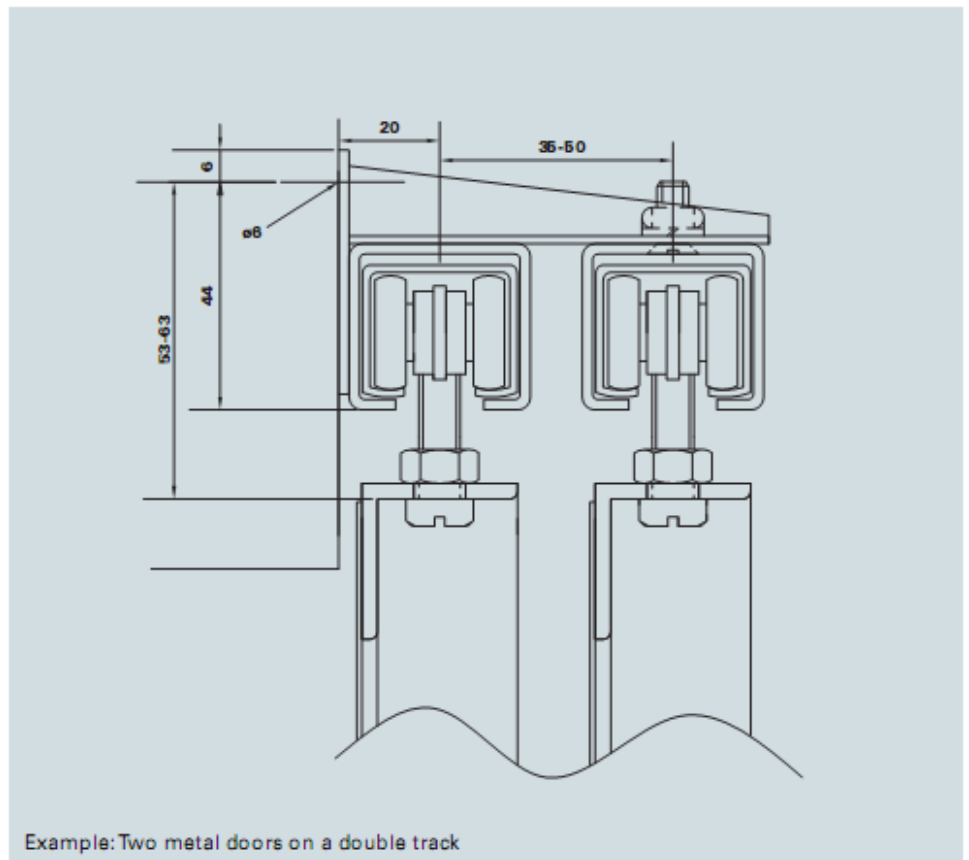

F. H. BRUNDLE

SERIES 41K075

Maximum door weight	75 kg
Maximum door width	1500 mm
Maximum internal door height	3000 mm
Maximum external door height	2500 mm

Designed for small domestic and commercial doors, warehouse security cage doors etc. Also suitable for full height cupboards in which case the track (pre-drilled) can be screwed directly to the head.

Example: Timber door on a single track

Example: Two metal doors on a double track

SOUTH & WEST
502 Millbrook Road,
Third Avenue, Millbrook,
Southampton,
SO15 0JX
Tel: 023 8070 3333
Fax: 023 8070 5555

NORTH WEST
Haydock Lane,
Haydock Industrial Park,
St. Helens,
WA11 9XE
Tel: 01942 86 88 88
Fax: 01942 86 88 99