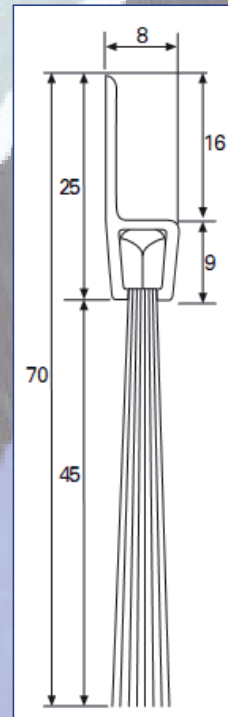

F. H. BRUNDLE

BRUSH STRIP

Brush strip can be used for an infinite variety of applications, including sealing against air, light, dust and sound. They can also be fitted as guides and retainers.

The brush strips are produced by folding polypropylene brush filament (1) over a galvanised centre wire (2) which is then continuously crimped with a zinc plated steel strip (3). The completed strip is then inserted into a mill finish, aluminium holder (4).

Brush profile H used on cable ducting

BRUSH STRIP 'H' PROFILE 3000 X 25MM (05H25)

BRUSH STRIP 'H' PROFILE 3000 X 45MM (05H45)

SOUTH & WEST
502 Millbrook Road,
Third Avenue, Millbrook,
Southampton,
SO15 0JX
Tel: 023 8070 3333
Fax: 023 8070 5555