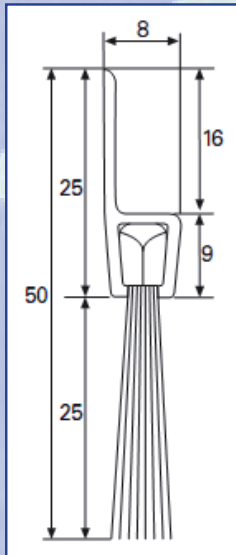

F. H. BRUNDLE

BRUSH STRIP

Brush strip can be used for an infinite variety of applications, including sealing against air, light, dust and sound. They can also be fitted as guides and retainers.

The brush strips are produced by folding polypropylene brush filament (1) over a galvanised centre wire (2) which is then continuously crimped with a zinc plated steel strip (3). The completed strip is then inserted into a mill finish, aluminium holder (4).

Brush profile H used on cable ducting

BRUSH STRIP 'H' PROFILE 3000 X 25MM (05H25)

BRUSH STRIP 'H' PROFILE 3000 X 45MM (05H45)

SOUTH & WEST
502 Millbrook Road,
Third Avenue, Millbrook,
Southampton,
SO15 0JX
Tel: 023 8070 3333
Fax: 023 8070 5555