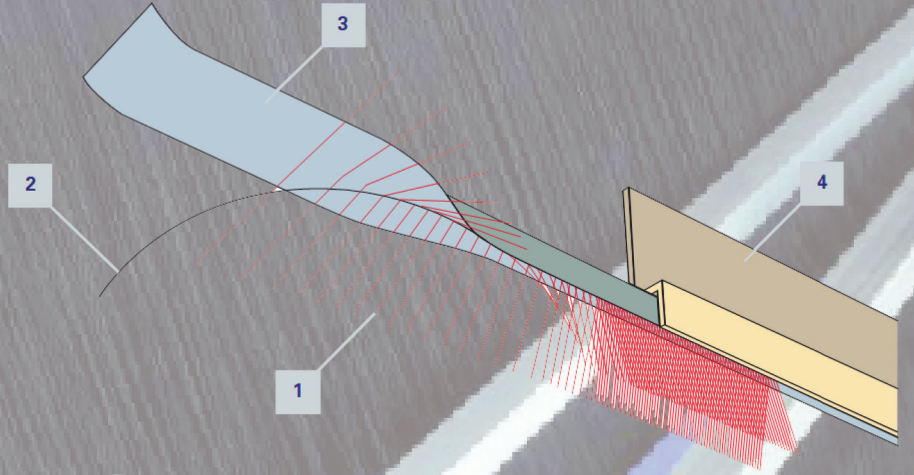

F. H. BRUNDLE

BRUSH STRIP

Brush strip can be used for an infinite variety of applications, including sealing against air, light, dust and sound. They can also be fitted as guides and retainers.

The brush strips are produced by folding polypropylene brush filament (1) over a galvanised centre wire (2) which is then continuously crimped with a zinc plated steel strip (3). The completed strip is then inserted into a mill finish, aluminium holder (4).

Brush profile H used on cable ducting

BRUSH STRIP 'H' PROFILE 3000 X 25MM (05H25)

BRUSH STRIP 'H' PROFILE 3000 X 45MM (05H45)

SOUTH & WEST
502 Millbrook Road,
Third Avenue, Millbrook,
Southampton,
SO15 0JX
Tel: 023 8070 3333
Fax: 023 8070 5555