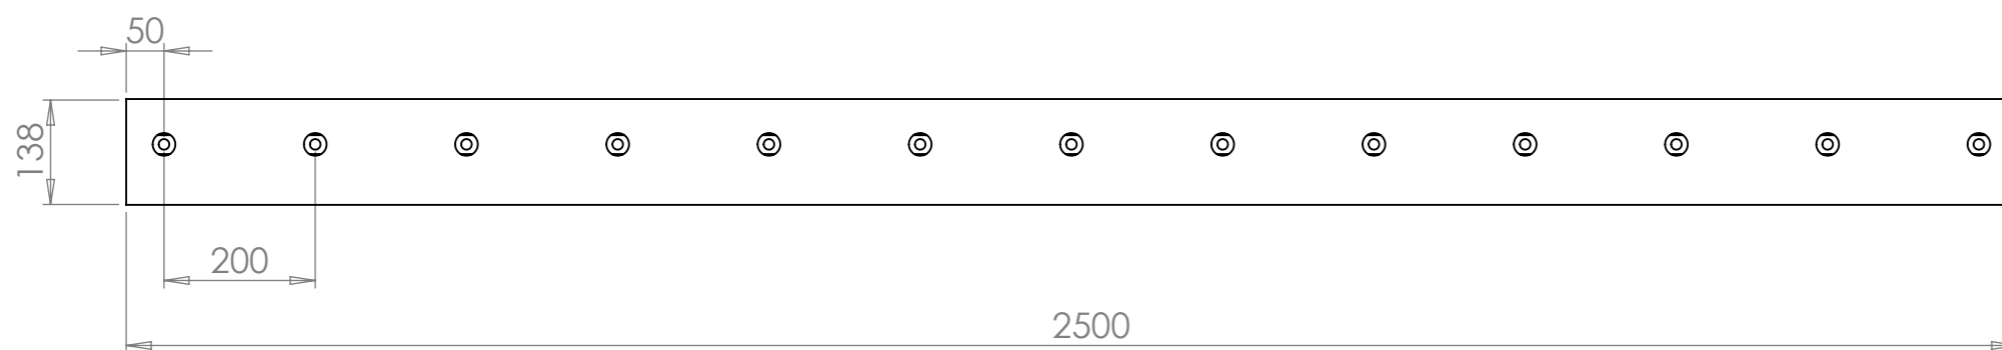

FLEX FIT SET
GLASS HOLDER

FLEX FIT SET CODE	GLASS SIZE	FIXINGS HOLES
18054911225	12mm	13
1805491127625	12.76mm	13
1805491135225	13.52mm	13
18054911525	15mm	13
1805491167625	16.76mm	13
1805491175225	17.52mm	13
18054911925	19mm	13
1805491207625	20.76mm	13
1805491215225	21.52mm	13

PART CODE	MATERIAL	FINISH
1805490SA25	Aluminium	Silver Matt Anodised

DESCRIPTION: OnLevel 6021 Side Fix Channel Length 2.5m

NAME	DATE	REVISION	UNLESS OTHERWISE SPECIFIED ALL DIMENSIONS ARE IN MILLIMETERS	A3	
DRAWN	TS	01/11/2021			B
CHECKED				DO NOT SCALE DRAWING	SCALE:1:1