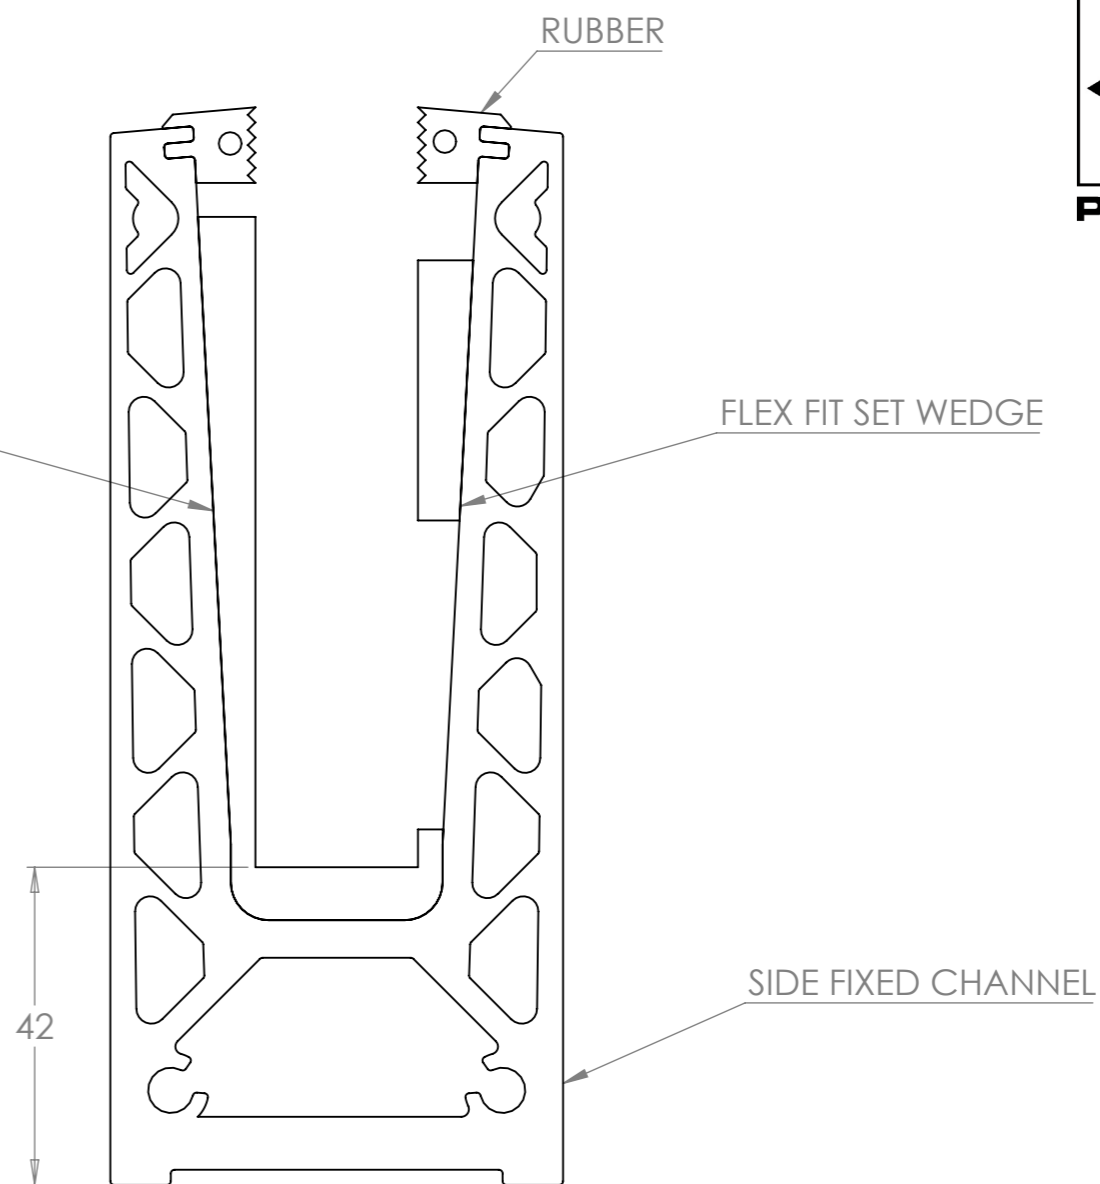

FLEX FIT SET
GLASS HOLDER

FLEX FIT SET CODE	GLASS SIZE	FIXINGS HOLES
18054911225	12mm	13
1805491127625	12.76mm	13
1805491135225	13.52mm	13
18054911525	15mm	13
1805491167625	16.76mm	13
1805491175225	17.52mm	13
18054911925	19mm	13
1805491207625	20.76mm	13
1805491215225	21.52mm	13

PART CODE	MATERIAL	FINISH
1805490SA25	Aluminium	Silver Matt Anodised

DESCRIPTION: OnLevel 6021 Side Fix Channel Length 2.5m

NAME	DATE	REVISION	UNLESS OTHERWISE SPECIFIED ALL DIMENSIONS ARE IN MILLIMETERS	A3	
DRAWN	TS	01/11/2021			B
CHECKED				DO NOT SCALE DRAWING	SCALE:1:1