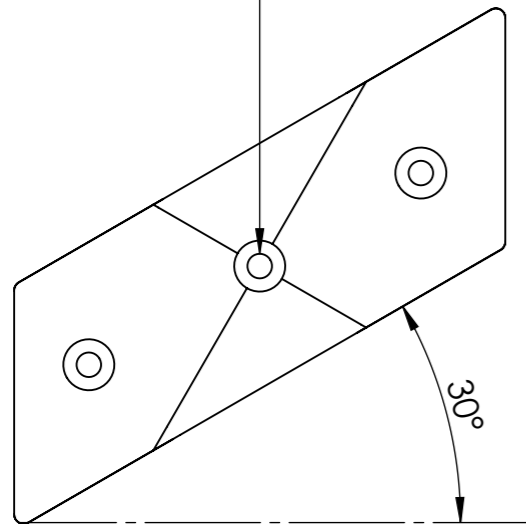

F.H.BRUN্ডLE
SERVING THE TRADE SINCE 1889

TO SUIT 3399M6X60

3399M6X60
FIXING SET NOT INCLUDED
3 x FIXING SETS REQUIRED

PART CODE	MATERIAL
33130DY	Glass Reinforced Plastic

DESCRIPTION: 60 degree mid rail cross Yellow GRP - To suit 50mm O/D Tube					
	NAME	DATE	REVISION	UNLESS OTHERWISE SPECIFIED ALL DIMENSIONS ARE IN MILLIMETERS	A3
DRAWN	CH	05/09/2018			
CHECKED				DO NOT SCALE DRAWING	SCALE:1:2