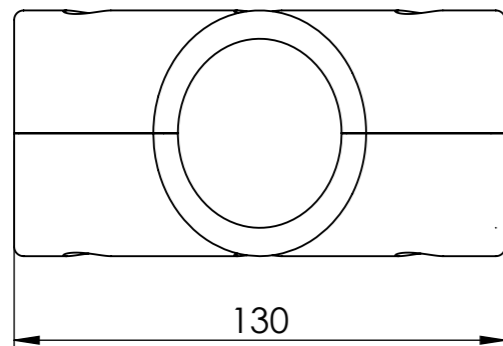

F.H.BRUN্ডLE
SERVING THE TRADE SINCE 1889

TO SUIT 3399M6X60

3399M6X60
FIXING SET NOT INCLUDED
3 x FIXING SETS REQUIRED

PART CODE	MATERIAL
33130DY	Glass Reinforced Plastic

DESCRIPTION: 60 degree mid rail cross Yellow GRP - To suit 50mm O/D Tube					
	NAME	DATE	REVISION	UNLESS OTHERWISE SPECIFIED ALL DIMENSIONS ARE IN MILLIMETERS	A3
DRAWN	CH	05/09/2018			
CHECKED				DO NOT SCALE DRAWING	SCALE:1:2