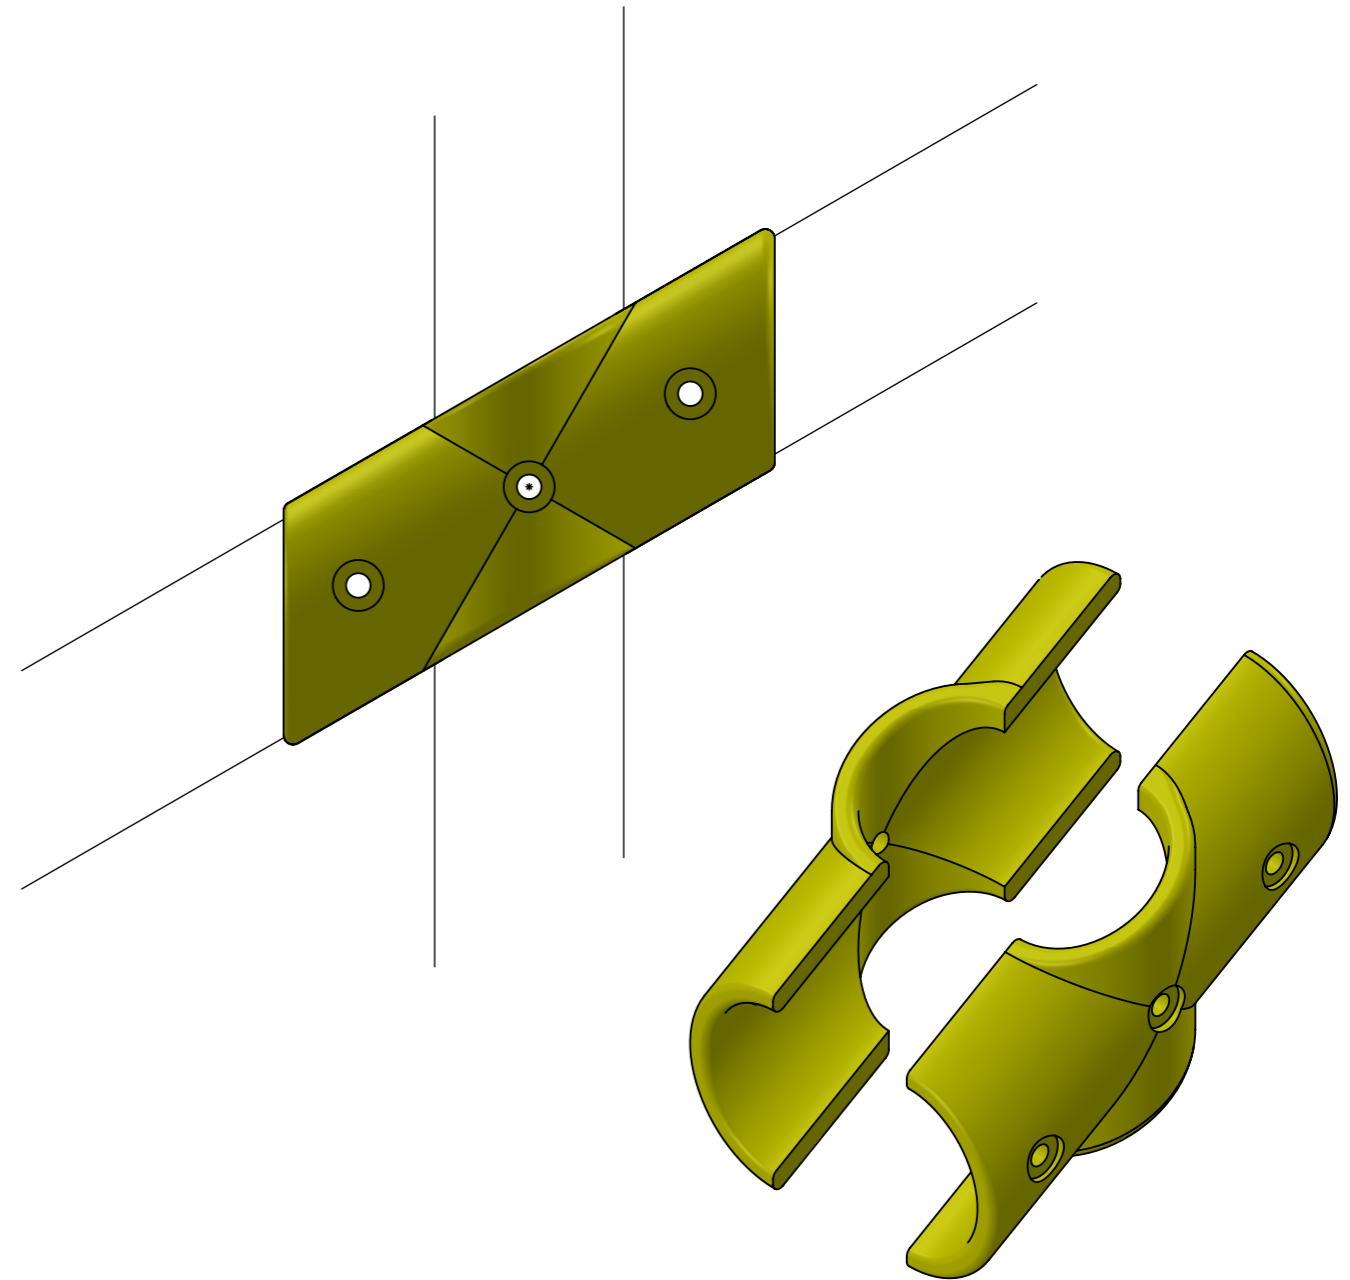

F.H.BRUN্ডLE
SERVING THE TRADE SINCE 1889

TO SUIT 3399M6X60

3399M6X60
FIXING SET NOT INCLUDED
3 x FIXING SETS REQUIRED

PART CODE	MATERIAL
33130DY	Glass Reinforced Plastic

DESCRIPTION: 60 degree mid rail cross Yellow GRP - To suit 50mm O/D Tube					
	NAME	DATE	REVISION	UNLESS OTHERWISE SPECIFIED ALL DIMENSIONS ARE IN MILLIMETERS	A3
DRAWN	CH	05/09/2018			
CHECKED				DO NOT SCALE DRAWING	SCALE:1:2