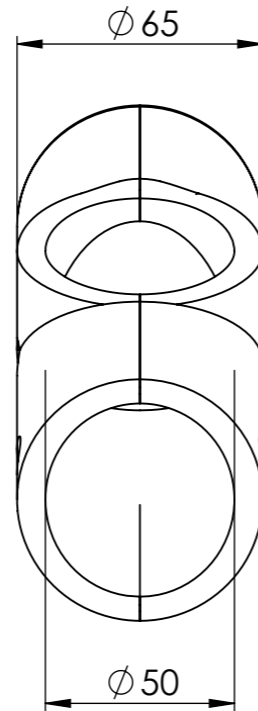

F.H.BRUN্ডLE
SERVING THE TRADE SINCE 1889

TO SUIT 3399M6X60

3399M6X60
FIXING SET NOT INCLUDED
3 x FIXING SETS REQUIRED

PART CODE	MATERIAL
33130DY	Glass Reinforced Plastic

DESCRIPTION: 60 degree mid rail cross Yellow GRP - To suit 50mm O/D Tube					
	NAME	DATE	REVISION	UNLESS OTHERWISE SPECIFIED ALL DIMENSIONS ARE IN MILLIMETERS	A3
DRAWN	CH	05/09/2018			
CHECKED				DO NOT SCALE DRAWING	SCALE:1:2