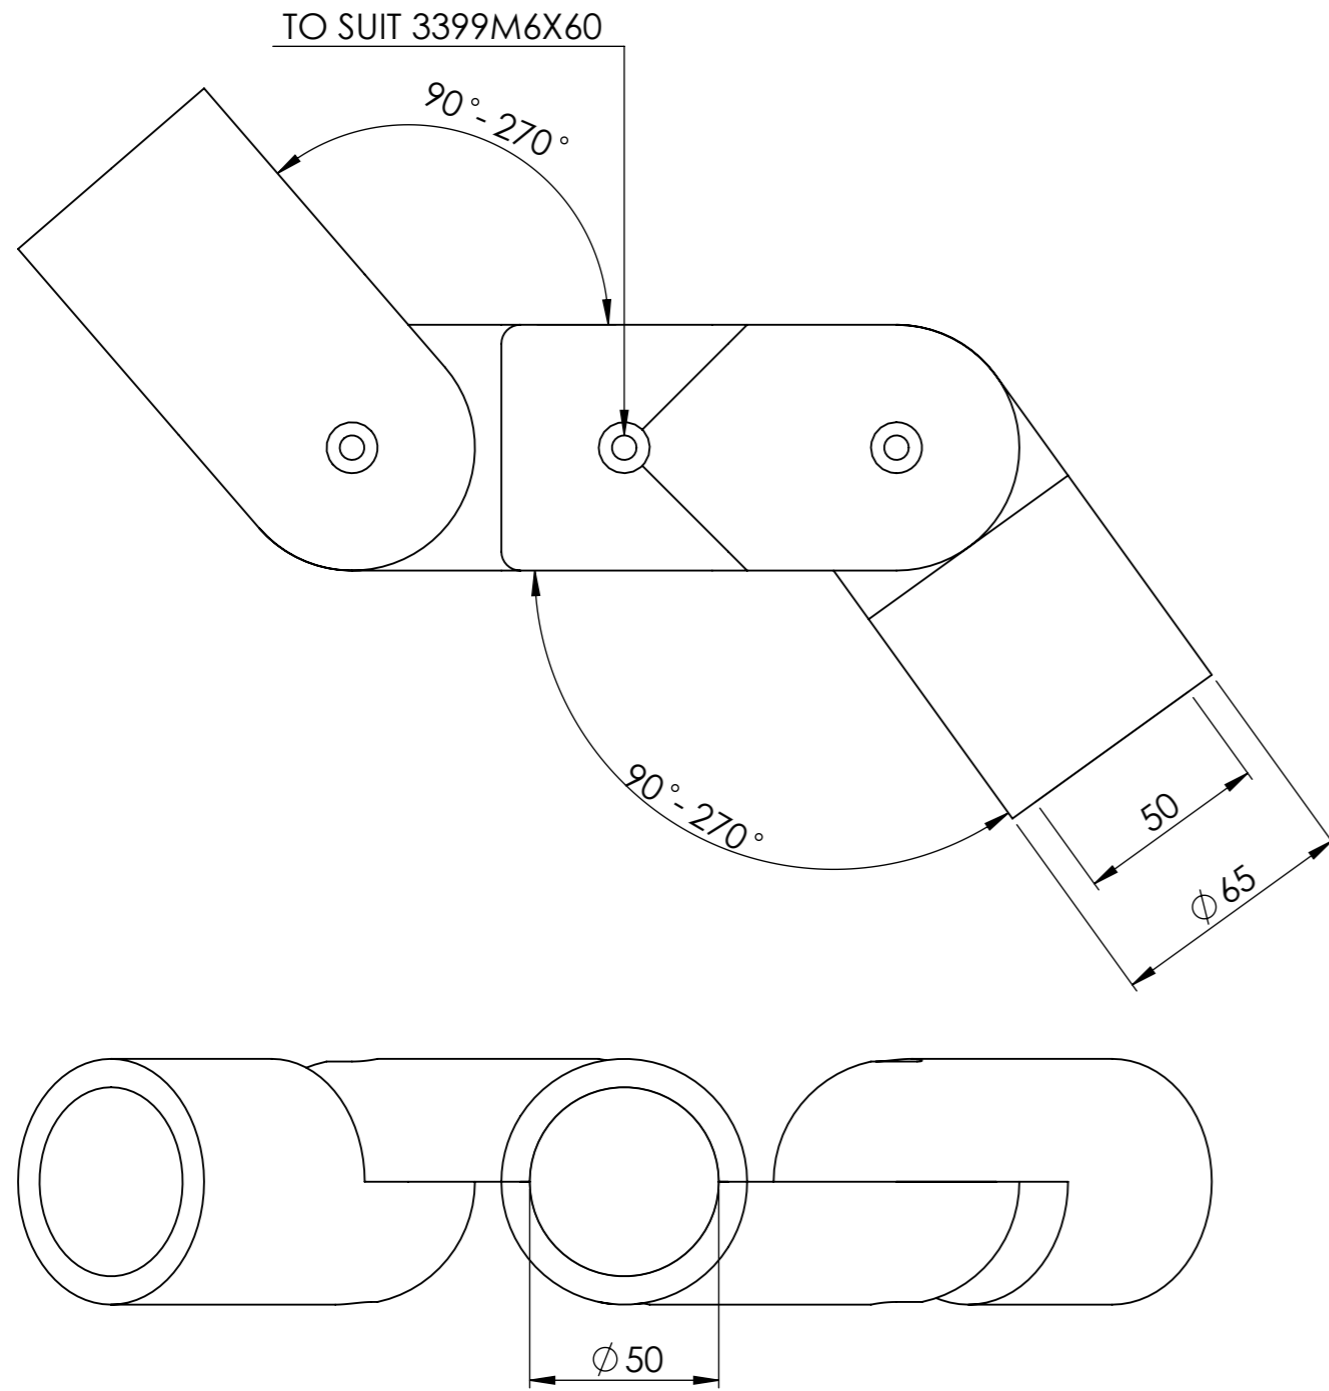

F.H.BRUNDLE
SERVING THE TRADE SINCE 1889

3399M6X60
FIXING SET NOT INCLUDED
3 x FIXING SETS REQUIRED

PART CODE	MATERIAL
33167DY	Glass Reinforced Plastic

DESCRIPTION: Double Adjustable Yellow GRP - To suit 50mm O/D Tube					
	NAME	DATE	REVISION	UNLESS OTHERWISE SPECIFIED ALL DIMENSIONS ARE IN MILLIMETERS	A3
DRAWN	CH	06/09/2018			
CHECKED					
				DO NOT SCALE DRAWING	SCALE:1:2