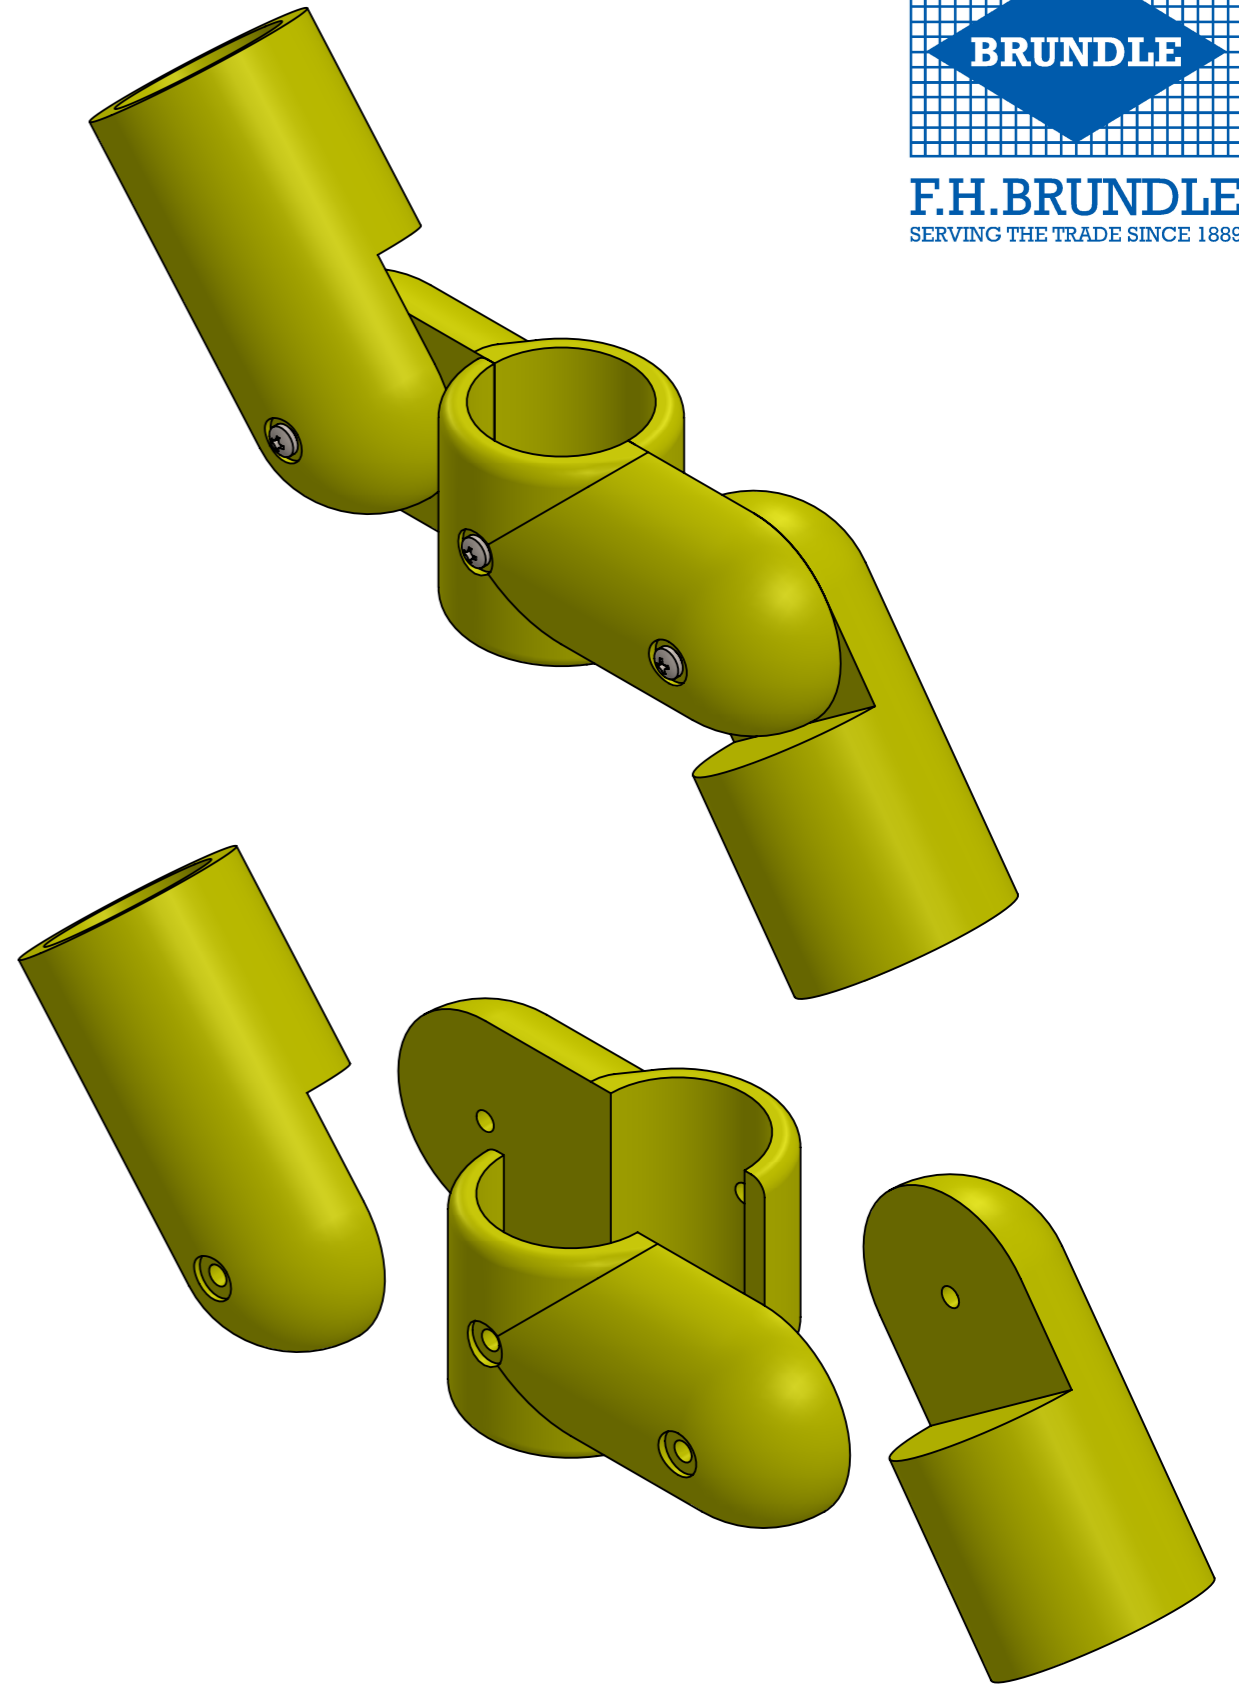

F.H.BRUNDLE
SERVING THE TRADE SINCE 1889

3399M6X60
FIXING SET NOT INCLUDED
3 x FIXING SETS REQUIRED

PART CODE	MATERIAL
33167DY	Glass Reinforced Plastic

DESCRIPTION: Double Adjustable Yellow GRP - To suit 50mm O/D Tube					
	NAME	DATE	REVISION	UNLESS OTHERWISE SPECIFIED ALL DIMENSIONS ARE IN MILLIMETERS	A3
DRAWN	CH	06/09/2018			
CHECKED					
				DO NOT SCALE DRAWING	SCALE:1:2