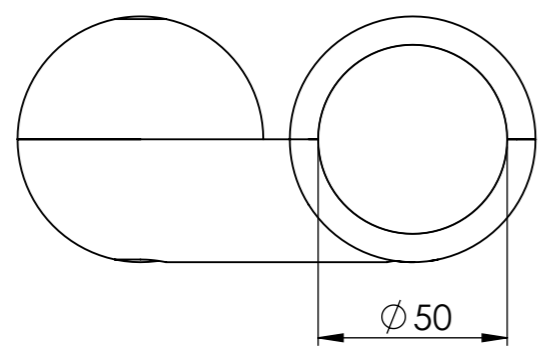

F.H.BRUNDLE
SERVING THE TRADE SINCE 1889

3399M6X60
FIXING SET NOT INCLUDED
2 x FIXING SETS REQUIRED

PART CODE	MATERIAL
33173DY	Glass Reinforced Plastic

DESCRIPTION: Single Adjustable Yellow GRP - To suit 50mm O/D Tube				
	NAME	DATE	REVISION	UNLESS OTHERWISE SPECIFIED ALL DIMENSIONS ARE IN MILLIMETERS
DRAWN	CH	31/08/2018		
CHECKED				DO NOT SCALE DRAWING
				SCALE:1:2
				A3