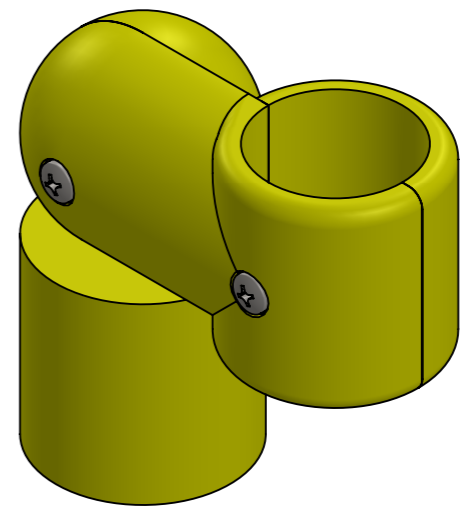

F.H.BRUNDLE
SERVING THE TRADE SINCE 1889

3399M6X60
FIXING SET NOT INCLUDED
2 x FIXING SETS REQUIRED

PART CODE	MATERIAL
33173DY	Glass Reinforced Plastic

DESCRIPTION: Single Adjustable Yellow GRP - To suit 50mm O/D Tube				
	NAME	DATE	REVISION	UNLESS OTHERWISE SPECIFIED ALL DIMENSIONS ARE IN MILLIMETERS
DRAWN	CH	31/08/2018		
CHECKED				DO NOT SCALE DRAWING
				SCALE:1:2
				A3