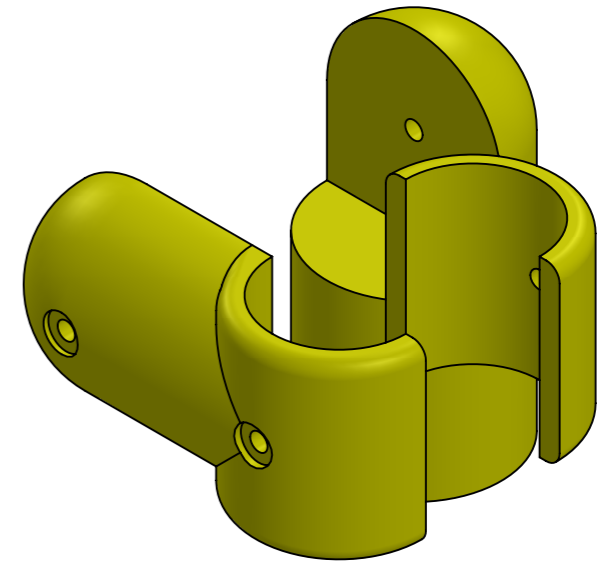

F.H.BRUNDLE
SERVING THE TRADE SINCE 1889

3399M6X60
FIXING SET NOT INCLUDED
2 x FIXING SETS REQUIRED

PART CODE	MATERIAL
33173DY	Glass Reinforced Plastic

DESCRIPTION: Single Adjustable Yellow GRP - To suit 50mm O/D Tube				
	NAME	DATE	REVISION	UNLESS OTHERWISE SPECIFIED ALL DIMENSIONS ARE IN MILLIMETERS
DRAWN	CH	31/08/2018		
CHECKED				DO NOT SCALE DRAWING
				SCALE:1:2
				A3