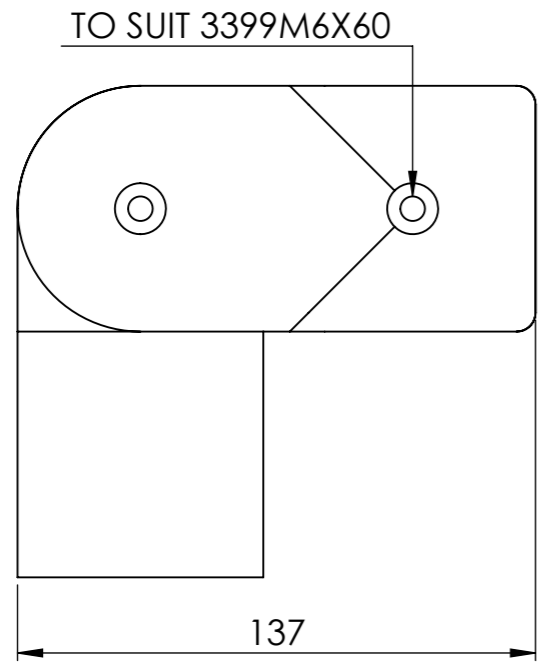

F.H.BRUNDLE
SERVING THE TRADE SINCE 1889

3399M6X60
FIXING SET NOT INCLUDED
2 x FIXING SETS REQUIRED

PART CODE	MATERIAL
33173DY	Glass Reinforced Plastic

DESCRIPTION: Single Adjustable Yellow GRP - To suit 50mm O/D Tube				
	NAME	DATE	REVISION	UNLESS OTHERWISE SPECIFIED ALL DIMENSIONS ARE IN MILLIMETERS
DRAWN	CH	31/08/2018		
CHECKED				DO NOT SCALE DRAWING
				SCALE:1:2
				A3