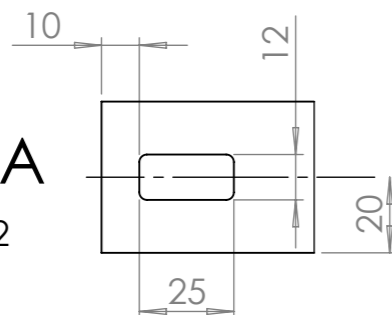

DETAIL A
SCALE 1 : 2

PART CODE	MATERIAL	FINISH
51RTP1212	Mild Steel	HDG
51RTP1212B	Mild Steel	HDG & PPC RAL 9005

DESCRIPTION: Fleur De Lis 1200mm High Panel

	NAME	DATE	REVISION	UNLESS OTHERWISE SPECIFIED ALL DIMENSIONS ARE IN MILLIMETERS	A3
DRAWN	LT	01/10/2018	A		
CHECKED					