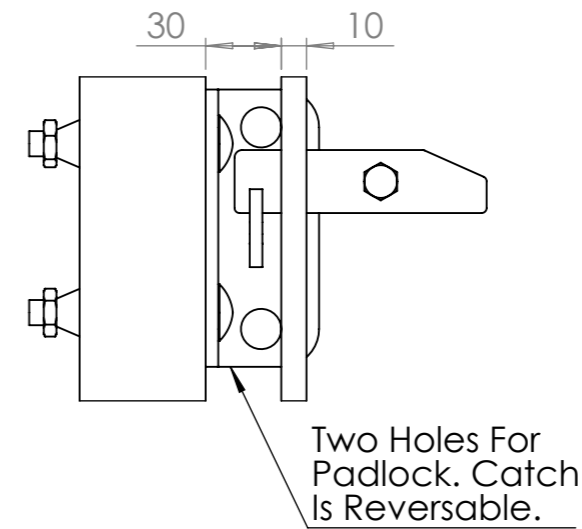

DETAIL A
SCALE 1 : 3

DETAIL B
SCALE 1 : 5

PART CODE	FINISH
51SLBVB09121	HDG
51SLBVB09121B	HDG & PPC RAL 9005

DESCRIPTION: Vertical bar: 900mm high single leaf gate with bolt down posts

	NAME	DATE	REVISION	UNLESS OTHERWISE SPECIFIED ALL DIMENSIONS ARE IN MILLIMETERS	A3
DRAWN	LT	10/06/2019	B		
CHECKED	LT	15/09/2020			
				DO NOT SCALE DRAWING	SCALE:1:10